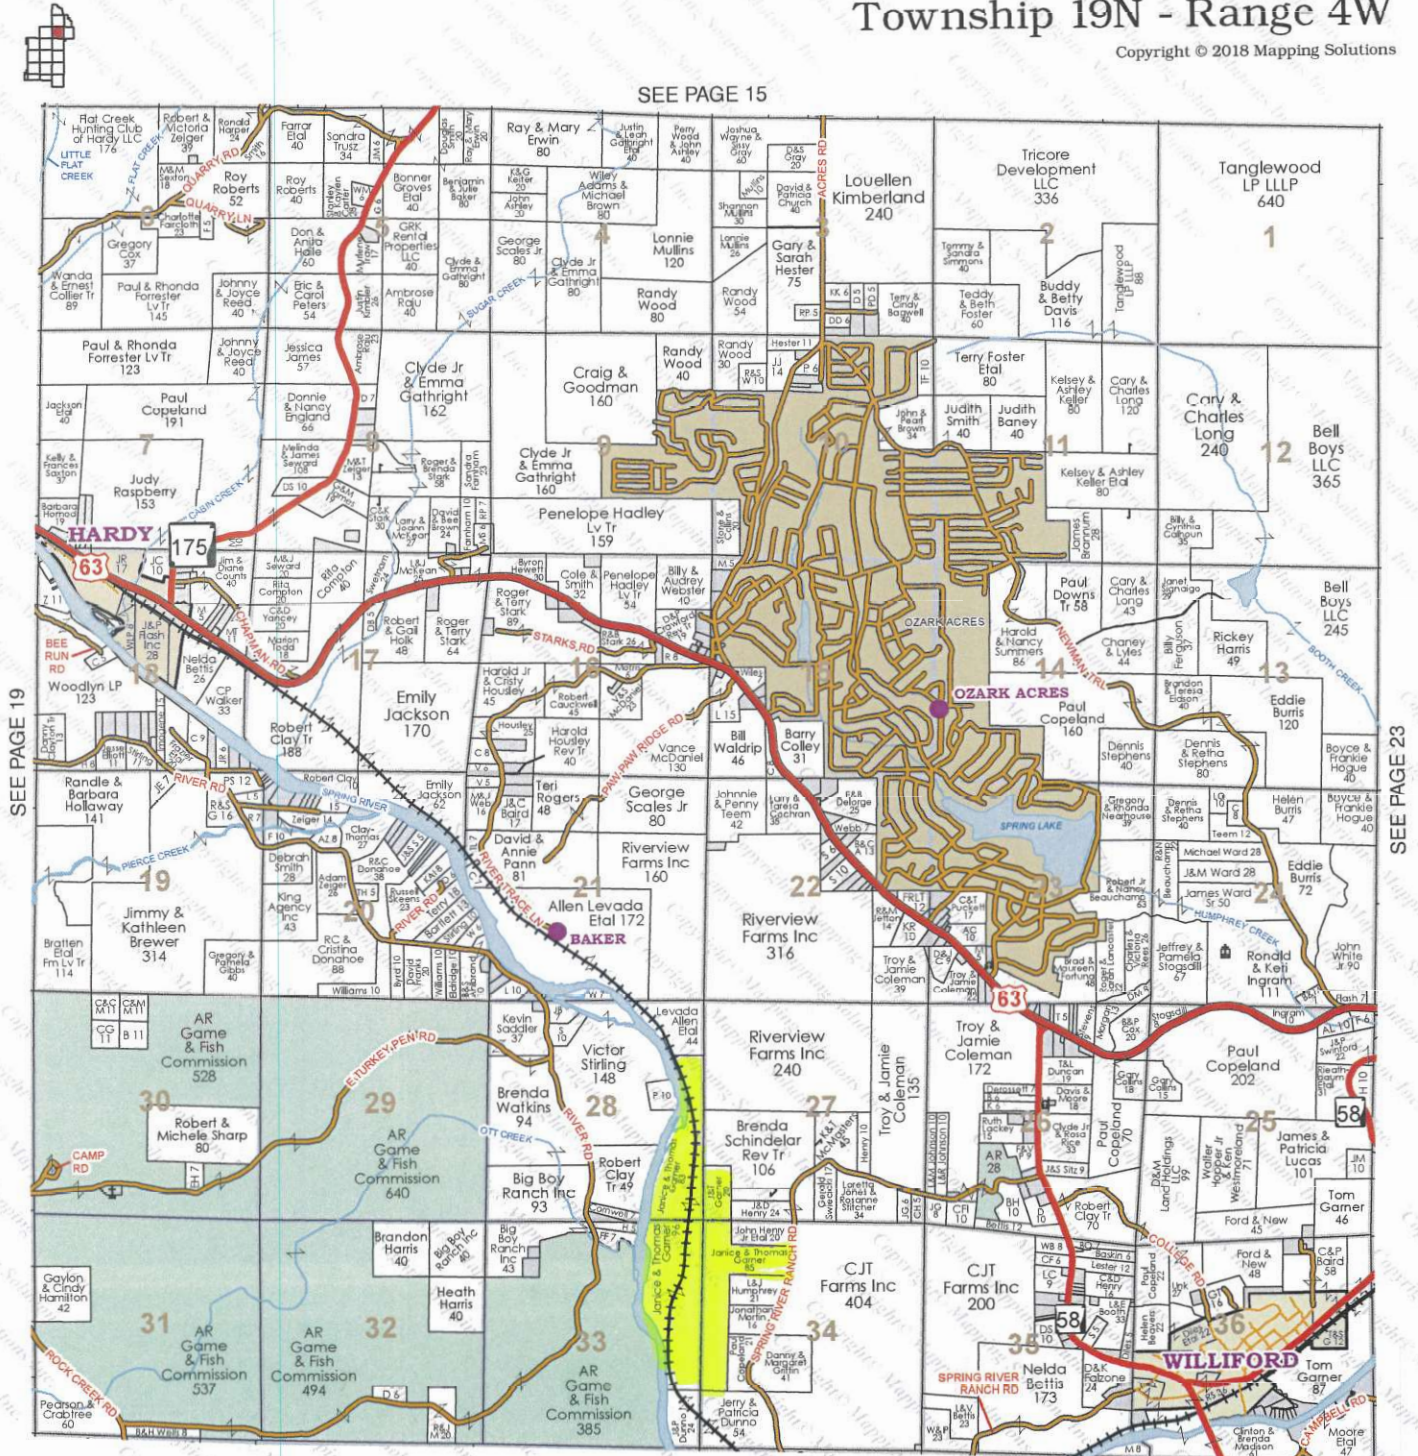

Long Dozing and Fencing

Backfilling • Chain Link Fence Installation
Chain Link Fence Repair • Earthwork
Excavation • Fence Construction & Repair
and Much More!

P.O. Box 544 • Ash Flat, Arkansas 72513
Phone: 870-847-0729

Township 19N - Range 4W

Copyright © 2018 Mapping Solutions

SEE PAGE 15

SEE PAGE 31